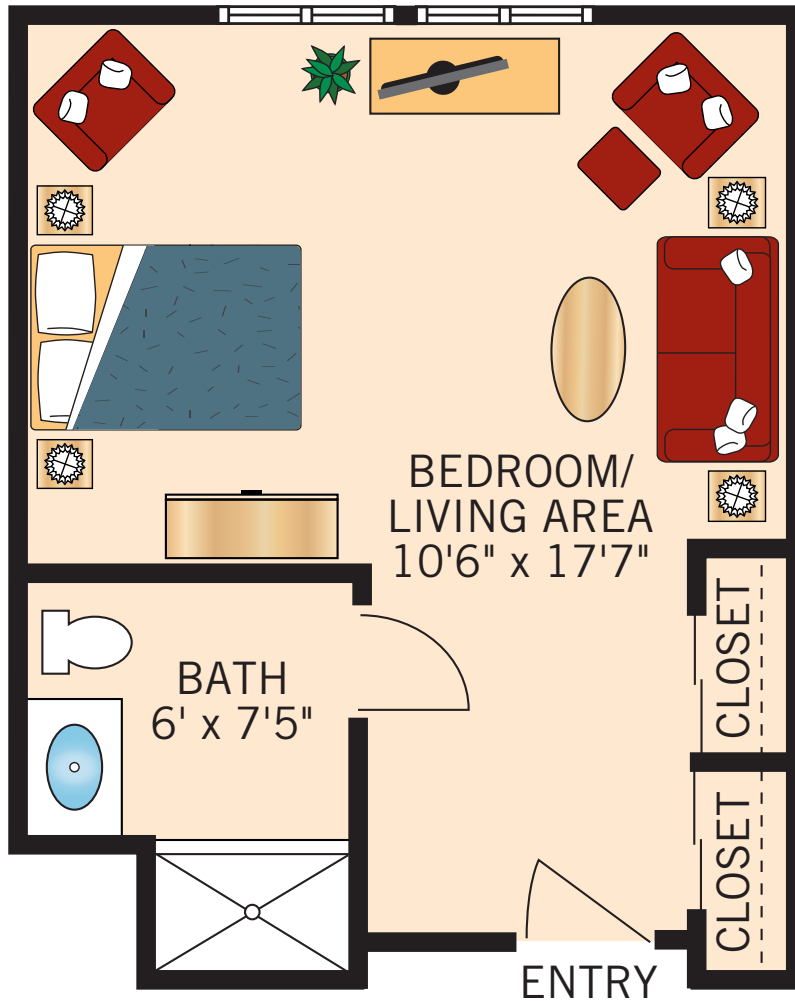

MEMORY CARE

ASPEN STUDIO SUITE 305 Square Feet

Floor plans are not to scale and are shown for comparative purposes only.
Actual apartment floor plans may have minor variations.

MEMORY CARE

ELM SHARED SUITE 388 Square Feet

Floor plans are not to scale and are shown for comparative purposes only.
Actual apartment floor plans may have minor variations.