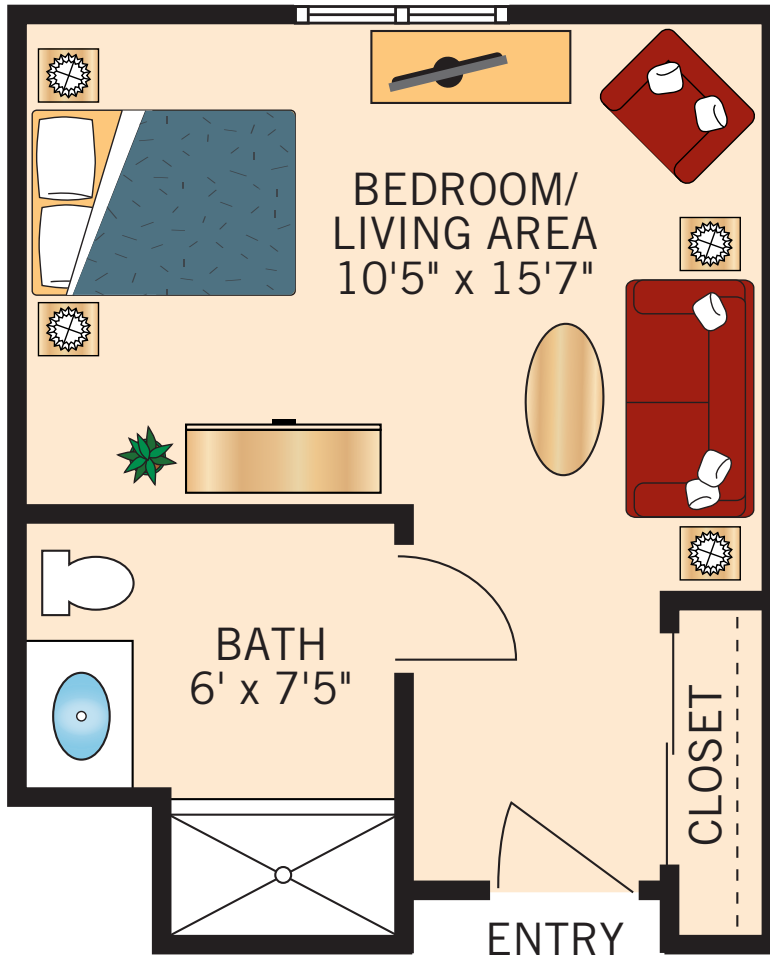

MEMORY CARE

ASPEN STUDIO SUITE 305 Square Feet

Floor plans are not to scale and are shown for comparative purposes only.
Actual apartment floor plans may have minor variations.

MEMORY CARE

ELM SHARED SUITE 388 Square Feet

Floor plans are not to scale and are shown for comparative purposes only.
Actual apartment floor plans may have minor variations.