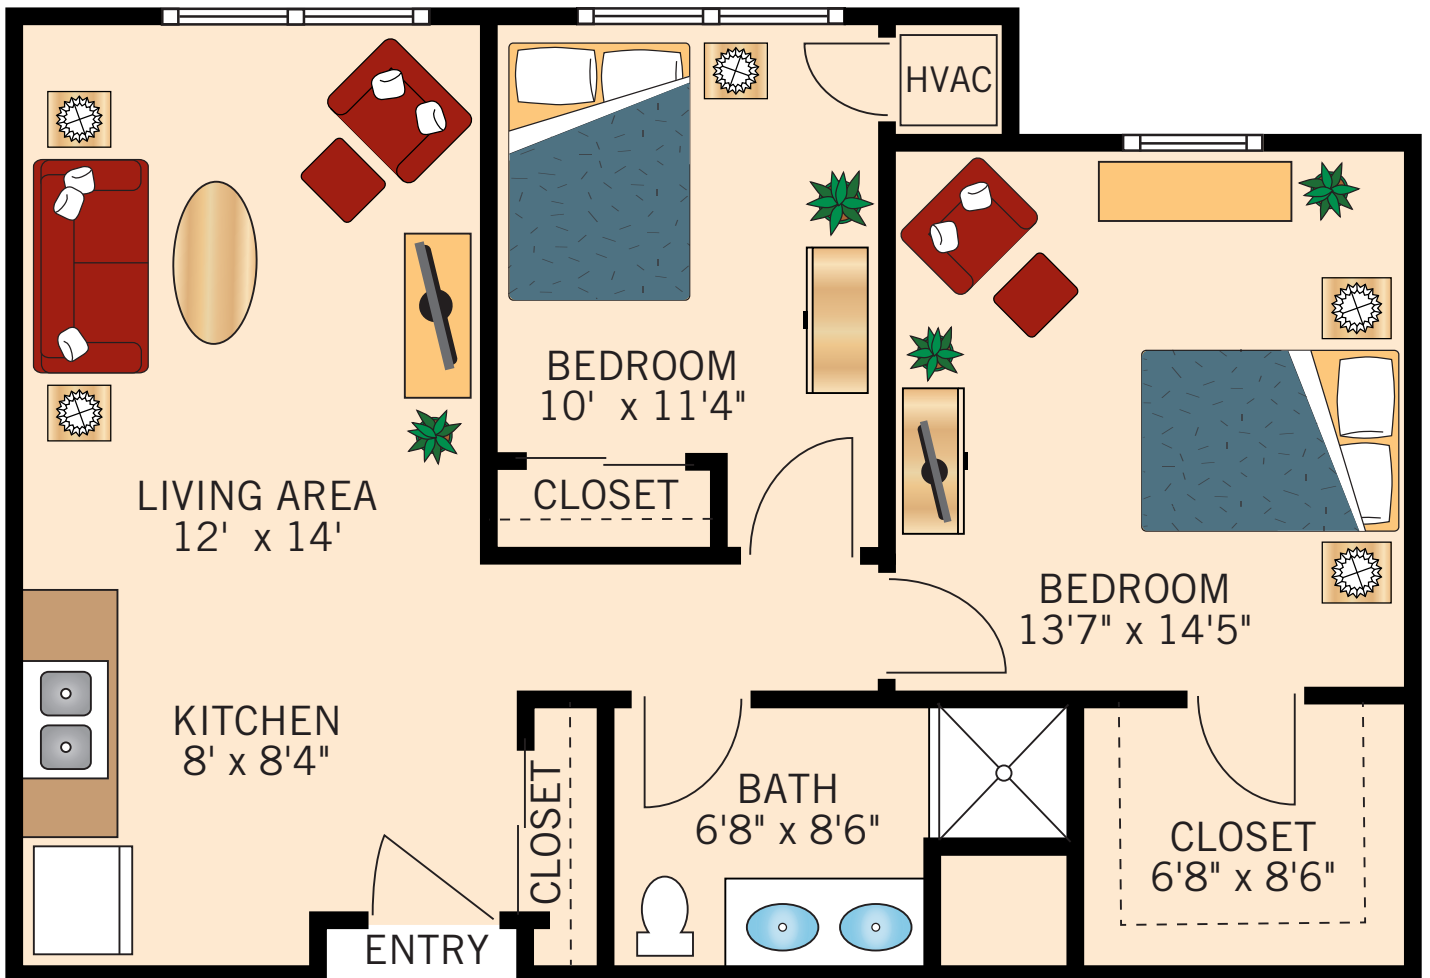

ASSISTED LIVING

BIRCH ONE BEDROOM SUITE

694 Square Feet

Floor plans are not to scale and are shown for comparative purposes only.
Actual apartment floor plans may have minor variations.

ASSISTED LIVING

WALNUT ONE BEDROOM SUITE

760 Square Feet

Floor plans are not to scale and are shown for comparative purposes only.
Actual apartment floor plans may have minor variations.

ASSISTED LIVING

MAPLE TWO BEDROOM SUITE 772 Square Feet

Floor plans are not to scale and are shown for comparative purposes only.
Actual apartment floor plans may have minor variations.

ASSISTED LIVING

CEDAR TWO BEDROOM SUITE

798 Square Feet

Floor plans are not to scale and are shown for comparative purposes only.
Actual apartment floor plans may have minor variations.

ASSISTED LIVING

ASH TWO BEDROOM SUITE 932 Square Feet

Floor plans are not to scale and are shown for comparative purposes only.
Actual apartment floor plans may have minor variations.