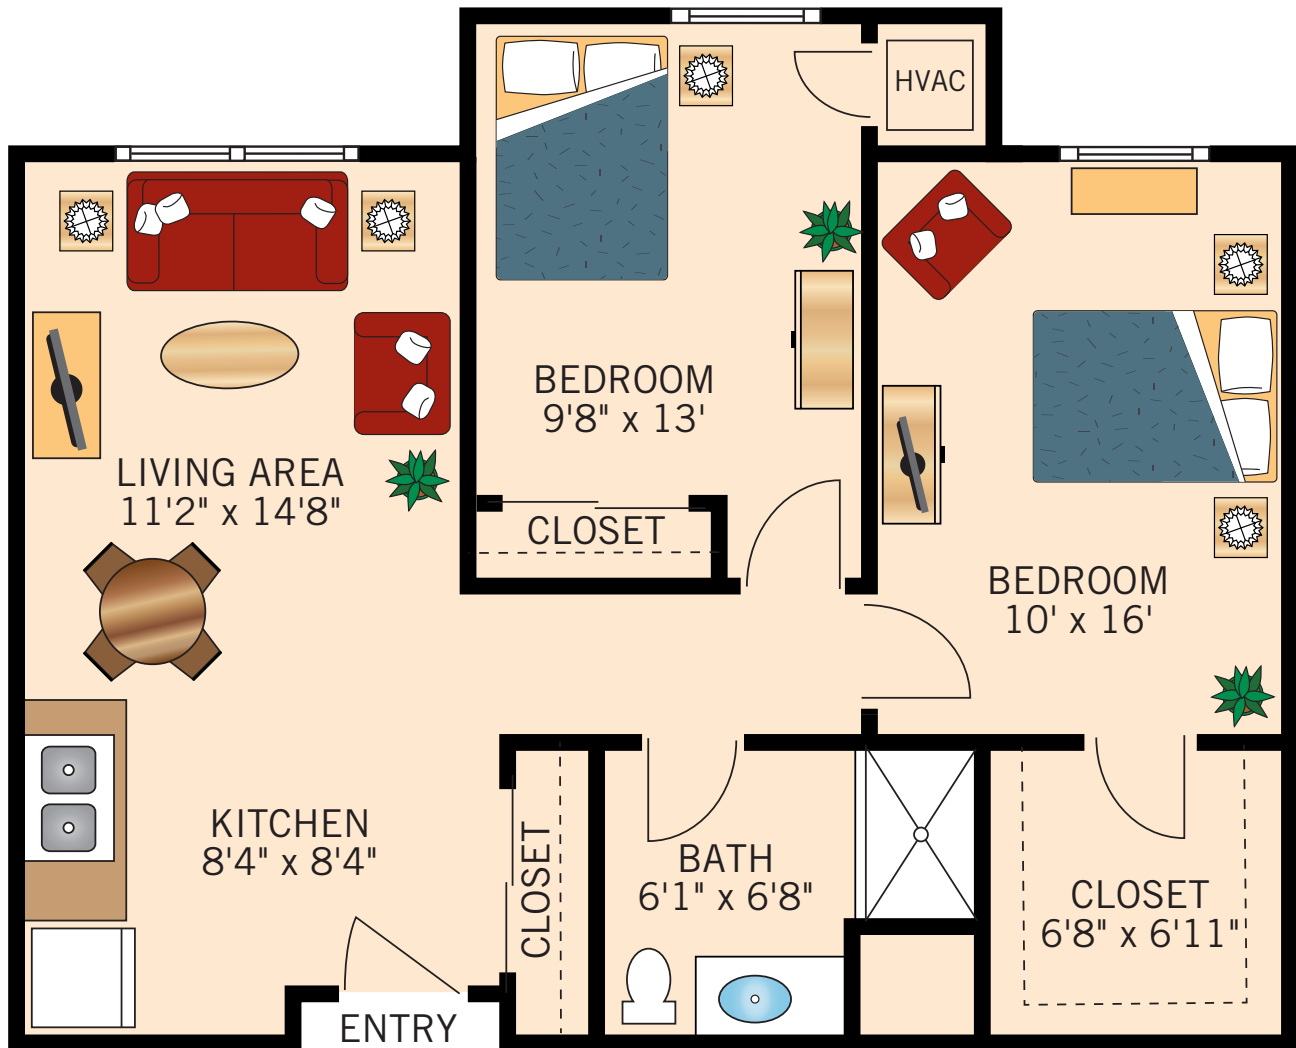

Floor plans are not to scale and are shown for comparative purposes only.
Actual apartment floor plans may have minor variations.

ASSISTED LIVING

HICKORY ONE BEDROOM SUITE

600 Square Feet

Floor plans are not to scale and are shown for comparative purposes only.
Actual apartment floor plans may have minor variations.

ASSISTED LIVING

BIRCH ONE BEDROOM SUITE

694 Square Feet

Floor plans are not to scale and are shown for comparative purposes only.
Actual apartment floor plans may have minor variations.

ASSISTED LIVING

WALNUT ONE BEDROOM SUITE

760 Square Feet

Floor plans are not to scale and are shown for comparative purposes only.
Actual apartment floor plans may have minor variations.

ASSISTED LIVING

MAPLE TWO BEDROOM SUITE 772 Square Feet

Floor plans are not to scale and are shown for comparative purposes only.
Actual apartment floor plans may have minor variations.

ASSISTED LIVING

CEDAR TWO BEDROOM SUITE

798 Square Feet

Floor plans are not to scale and are shown for comparative purposes only.
Actual apartment floor plans may have minor variations.

ASSISTED LIVING

ASH TWO BEDROOM SUITE 932 Square Feet