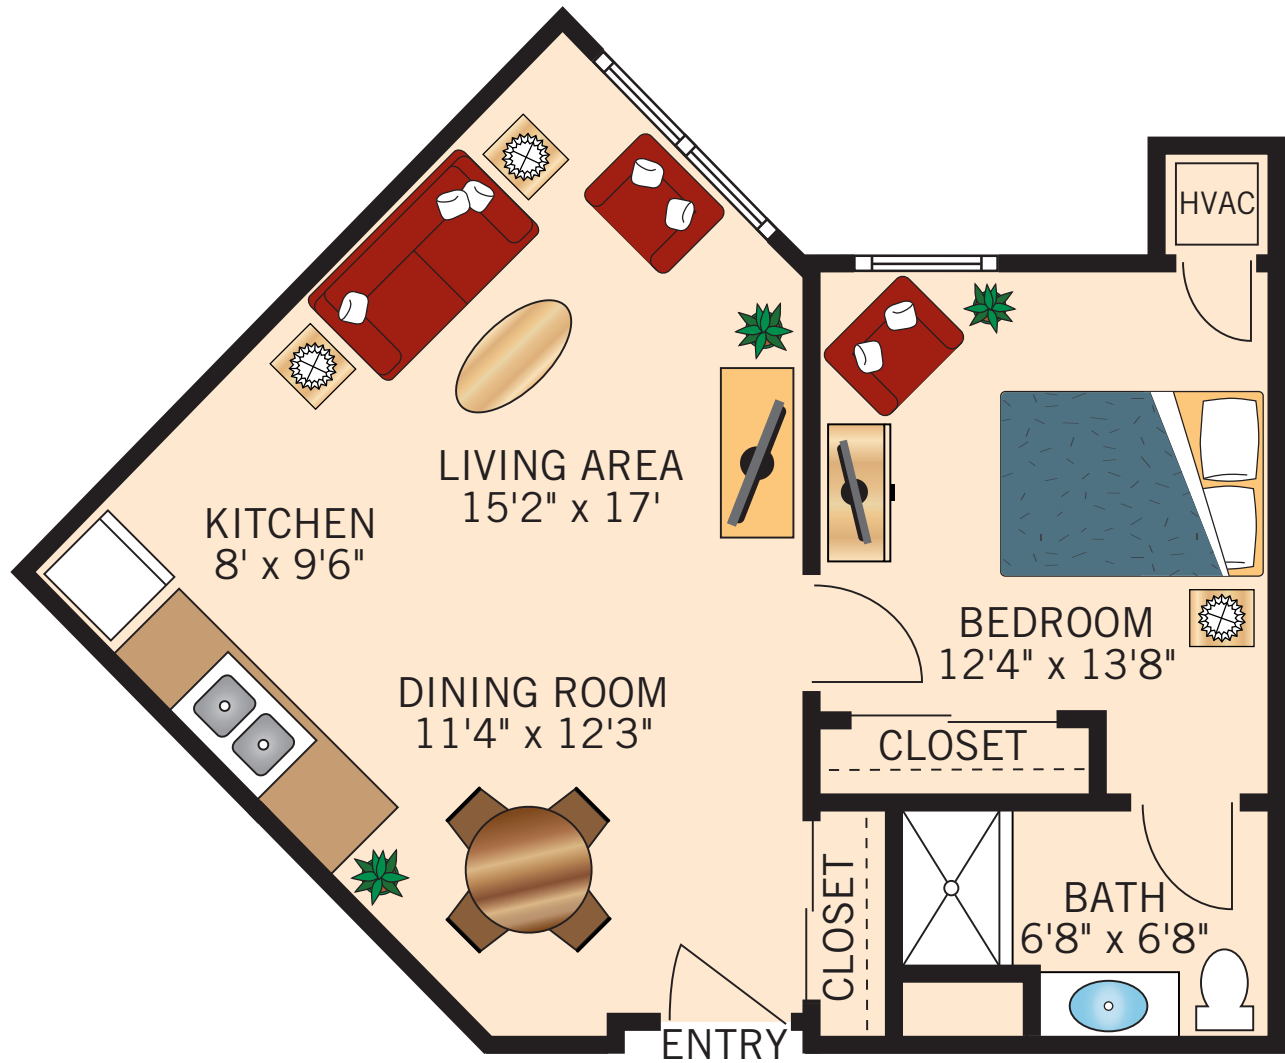

Floor plans are not to scale and are shown for comparative purposes only.
Actual apartment floor plans may have minor variations.

ASSISTED LIVING

HICKORY ONE BEDROOM SUITE

600 Square Feet

Floor plans are not to scale and are shown for comparative purposes only.
Actual apartment floor plans may have minor variations.

ASSISTED LIVING

BIRCH ONE BEDROOM SUITE

694 Square Feet

Floor plans are not to scale and are shown for comparative purposes only.
Actual apartment floor plans may have minor variations.

ASSISTED LIVING

WALNUT ONE BEDROOM SUITE

760 Square Feet

Floor plans are not to scale and are shown for comparative purposes only.
Actual apartment floor plans may have minor variations.

ASSISTED LIVING

MAPLE TWO BEDROOM SUITE 772 Square Feet

Floor plans are not to scale and are shown for comparative purposes only.
Actual apartment floor plans may have minor variations.

ASSISTED LIVING

CEDAR TWO BEDROOM SUITE

798 Square Feet

Floor plans are not to scale and are shown for comparative purposes only.
Actual apartment floor plans may have minor variations.

ASSISTED LIVING

ASH TWO BEDROOM SUITE 932 Square Feet