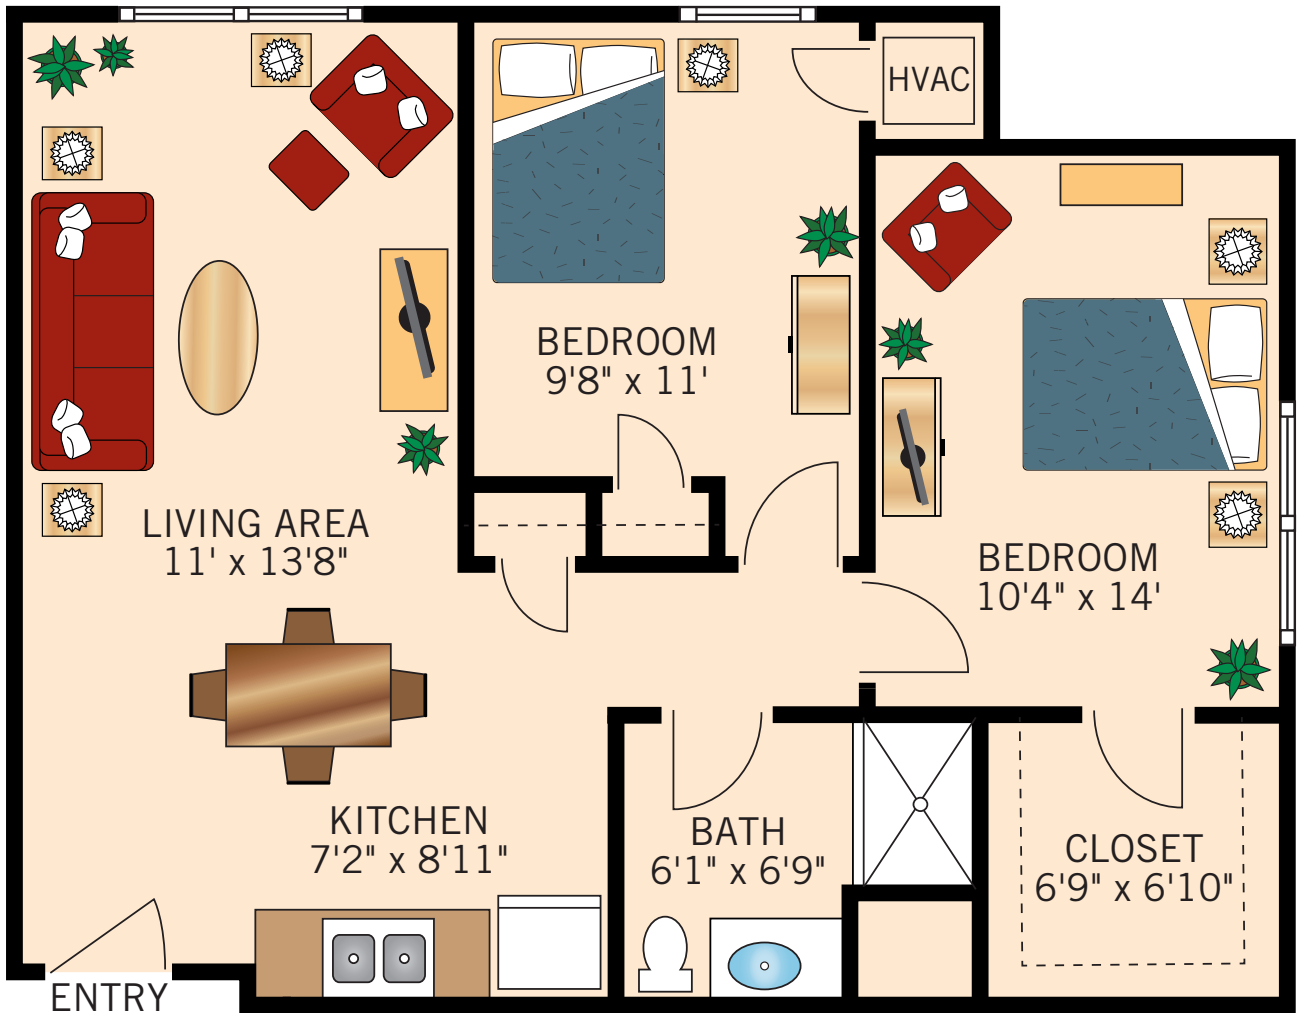

ASSISTED LIVING

BIRCH ONE BEDROOM SUITE

694 Square Feet

Floor plans are not to scale and are shown for comparative purposes only.
Actual apartment floor plans may have minor variations.

ASSISTED LIVING

WALNUT ONE BEDROOM SUITE

760 Square Feet

Floor plans are not to scale and are shown for comparative purposes only.
Actual apartment floor plans may have minor variations.

ASSISTED LIVING

MAPLE TWO BEDROOM SUITE 772 Square Feet

Floor plans are not to scale and are shown for comparative purposes only.
Actual apartment floor plans may have minor variations.

ASSISTED LIVING

CEDAR TWO BEDROOM SUITE

798 Square Feet

Floor plans are not to scale and are shown for comparative purposes only.
Actual apartment floor plans may have minor variations.

ASSISTED LIVING

ASH TWO BEDROOM SUITE 932 Square Feet

Floor plans are not to scale and are shown for comparative purposes only.
Actual apartment floor plans may have minor variations.