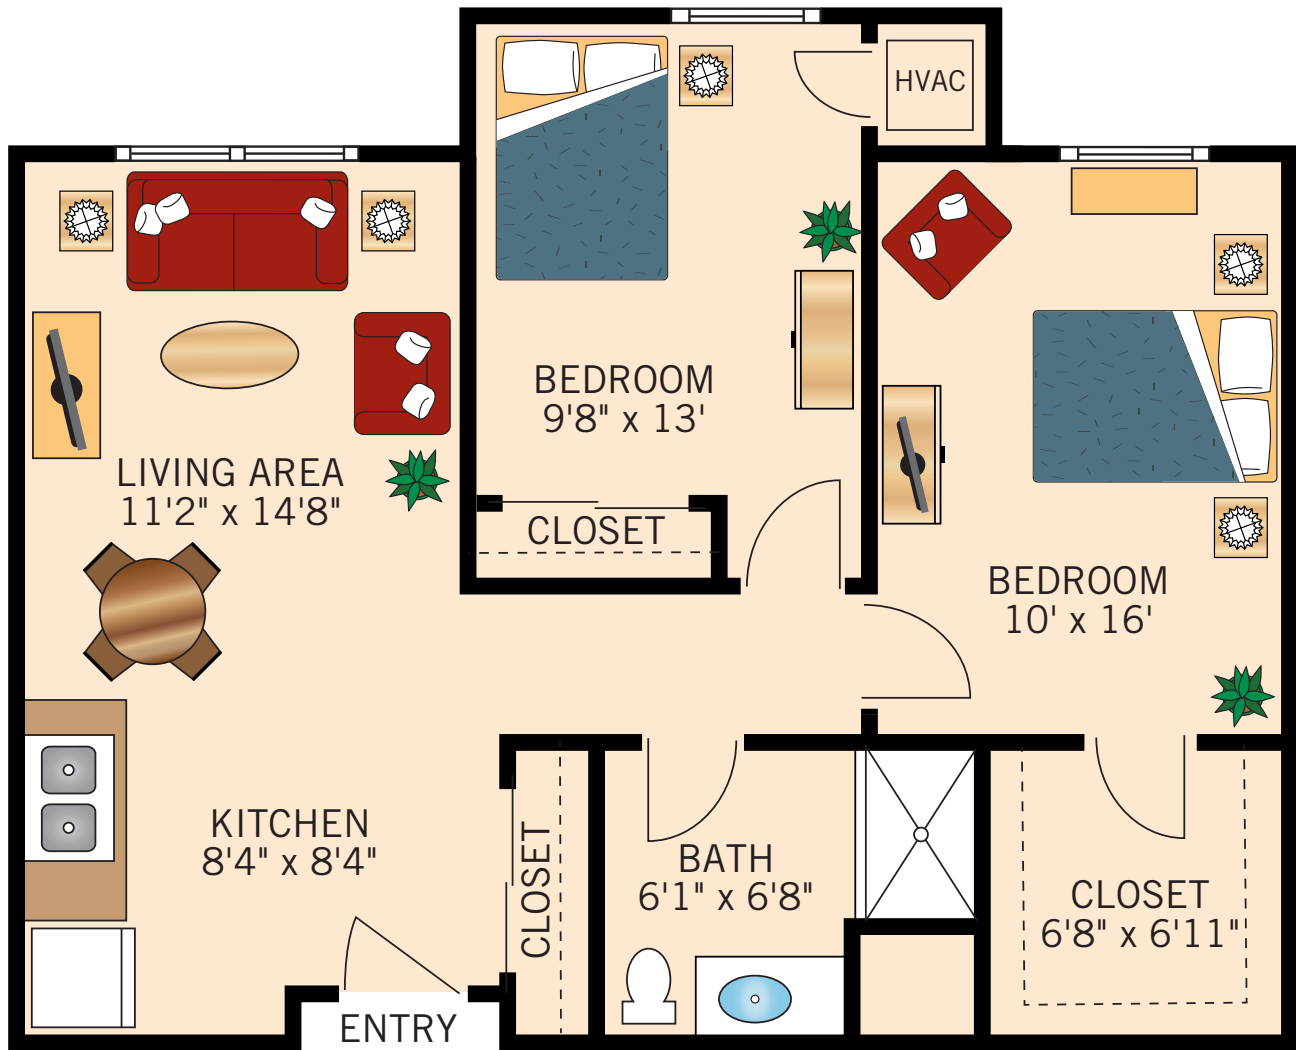

Floor plans are not to scale and are shown for comparative purposes only.
Actual apartment floor plans may have minor variations.

ASSISTED LIVING

HICKORY ONE BEDROOM SUITE

600 Square Feet

Floor plans are not to scale and are shown for comparative purposes only.
Actual apartment floor plans may have minor variations.

ASSISTED LIVING

BIRCH ONE BEDROOM SUITE

694 Square Feet

Floor plans are not to scale and are shown for comparative purposes only.
Actual apartment floor plans may have minor variations.

ASSISTED LIVING

WALNUT ONE BEDROOM SUITE

760 Square Feet

Floor plans are not to scale and are shown for comparative purposes only.
Actual apartment floor plans may have minor variations.

ASSISTED LIVING

MAPLE TWO BEDROOM SUITE 772 Square Feet

Floor plans are not to scale and are shown for comparative purposes only.
Actual apartment floor plans may have minor variations.

ASSISTED LIVING

CEDAR TWO BEDROOM SUITE

798 Square Feet

Floor plans are not to scale and are shown for comparative purposes only.
Actual apartment floor plans may have minor variations.

ASSISTED LIVING

ASH TWO BEDROOM SUITE 932 Square Feet