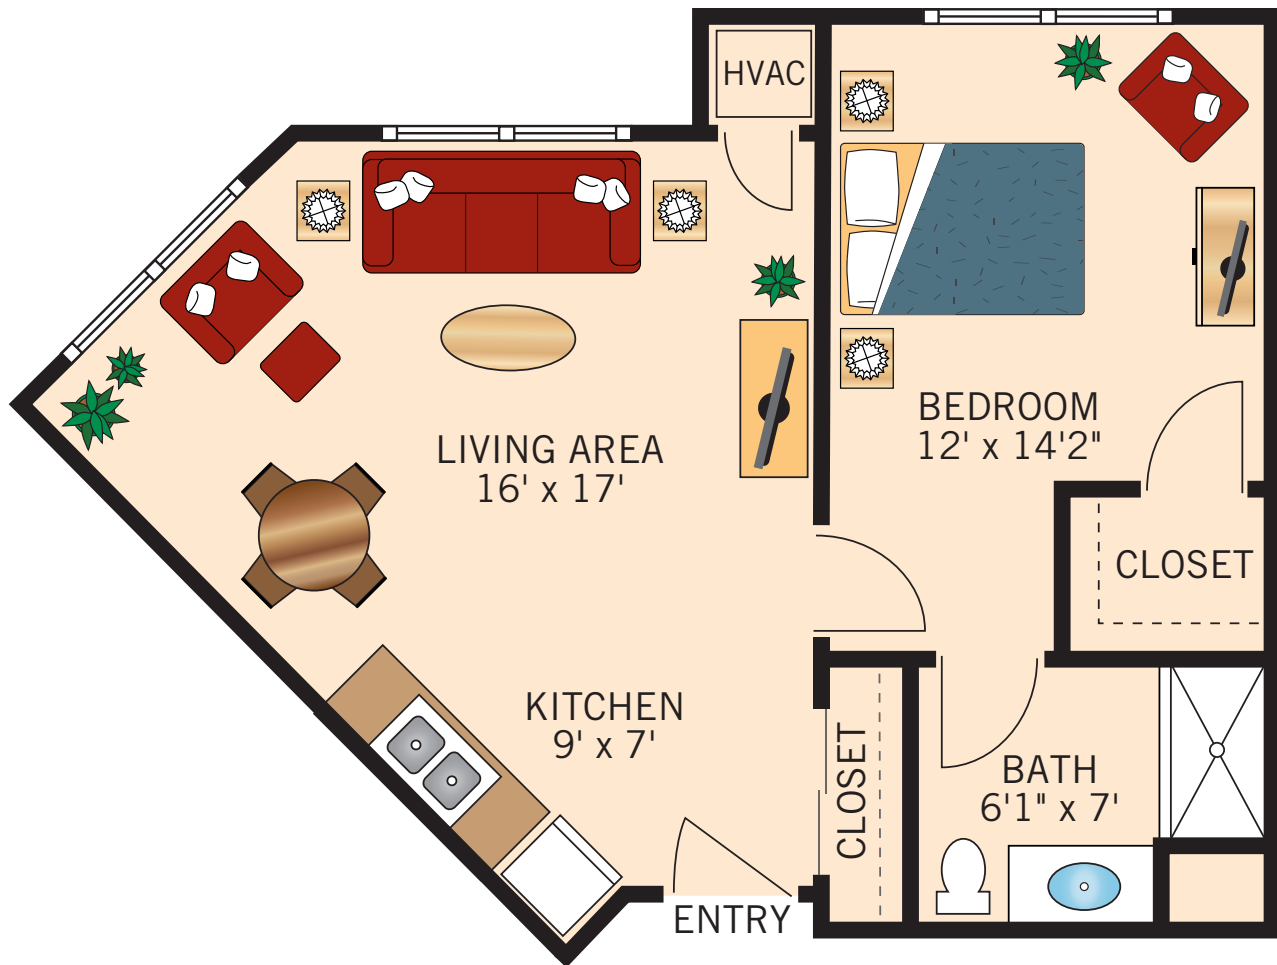

ASSISTED LIVING

PINE STUDIO SUITE 414 Square Feet

Floor plans are not to scale and are shown for comparative purposes only.
Actual apartment floor plans may have minor variations.

ASSISTED LIVING

SPRUCE STUDIO SUITE 495 Square Fee

Floor plans are not to scale and are shown for comparative purposes only.
Actual apartment floor plans may have minor variations.

ASSISTED LIVING

HICKORY ONE BEDROOM SUITE

600 Square Feet

Floor plans are not to scale and are shown for comparative purposes only.
Actual apartment floor plans may have minor variations.

ASSISTED LIVING

BIRCH ONE BEDROOM SUITE

694 Square Feet

Floor plans are not to scale and are shown for comparative purposes only.
Actual apartment floor plans may have minor variations.

ASSISTED LIVING

WALNUT ONE BEDROOM SUITE

760 Square Feet

Floor plans are not to scale and are shown for comparative purposes only.
Actual apartment floor plans may have minor variations.

ASSISTED LIVING

MAPLE TWO BEDROOM SUITE 772 Square Feet

Floor plans are not to scale and are shown for comparative purposes only.
Actual apartment floor plans may have minor variations.