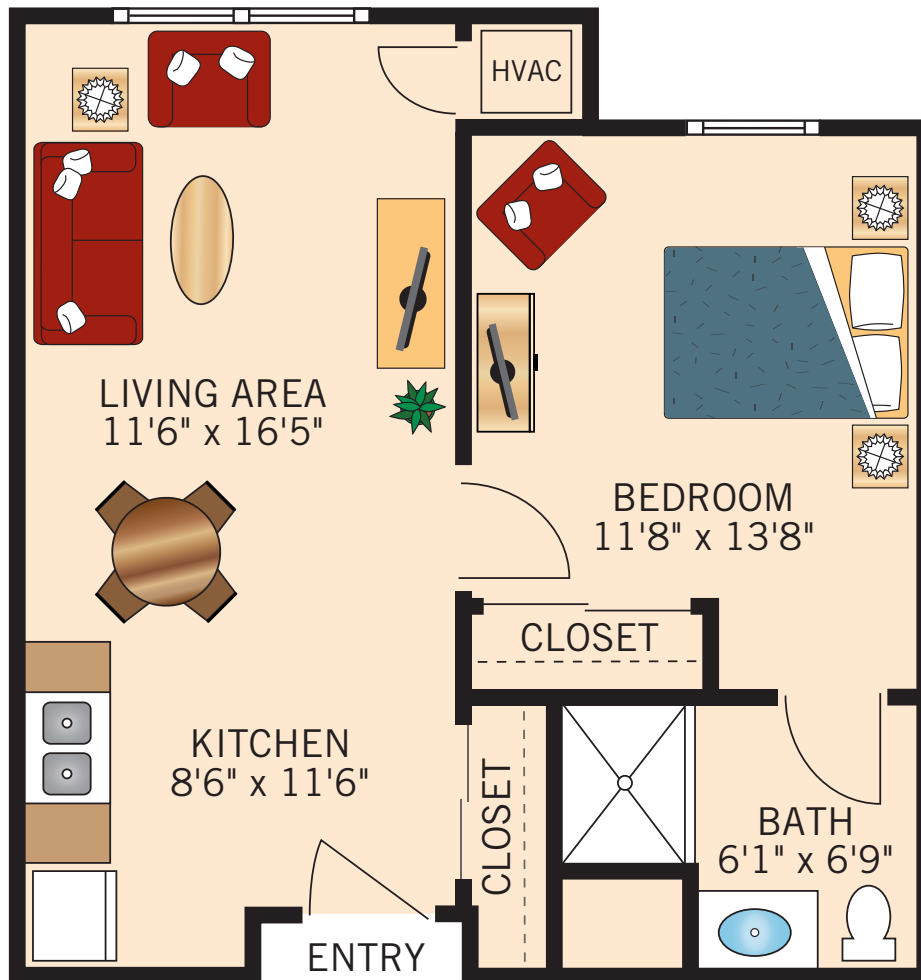

ASSISTED LIVING

PINE STUDIO SUITE 414 Square Feet

Floor plans are not to scale and are shown for comparative purposes only.
Actual apartment floor plans may have minor variations.

ASSISTED LIVING

SPRUCE STUDIO SUITE 495 Square Fee

Floor plans are not to scale and are shown for comparative purposes only.
Actual apartment floor plans may have minor variations.

ASSISTED LIVING

HICKORY ONE BEDROOM SUITE

600 Square Feet

Floor plans are not to scale and are shown for comparative purposes only.
Actual apartment floor plans may have minor variations.

ASSISTED LIVING

BIRCH ONE BEDROOM SUITE

694 Square Feet

Floor plans are not to scale and are shown for comparative purposes only.
Actual apartment floor plans may have minor variations.

ASSISTED LIVING

WALNUT ONE BEDROOM SUITE

760 Square Feet

Floor plans are not to scale and are shown for comparative purposes only.
Actual apartment floor plans may have minor variations.

ASSISTED LIVING

MAPLE TWO BEDROOM SUITE 772 Square Feet

Floor plans are not to scale and are shown for comparative purposes only.
Actual apartment floor plans may have minor variations.