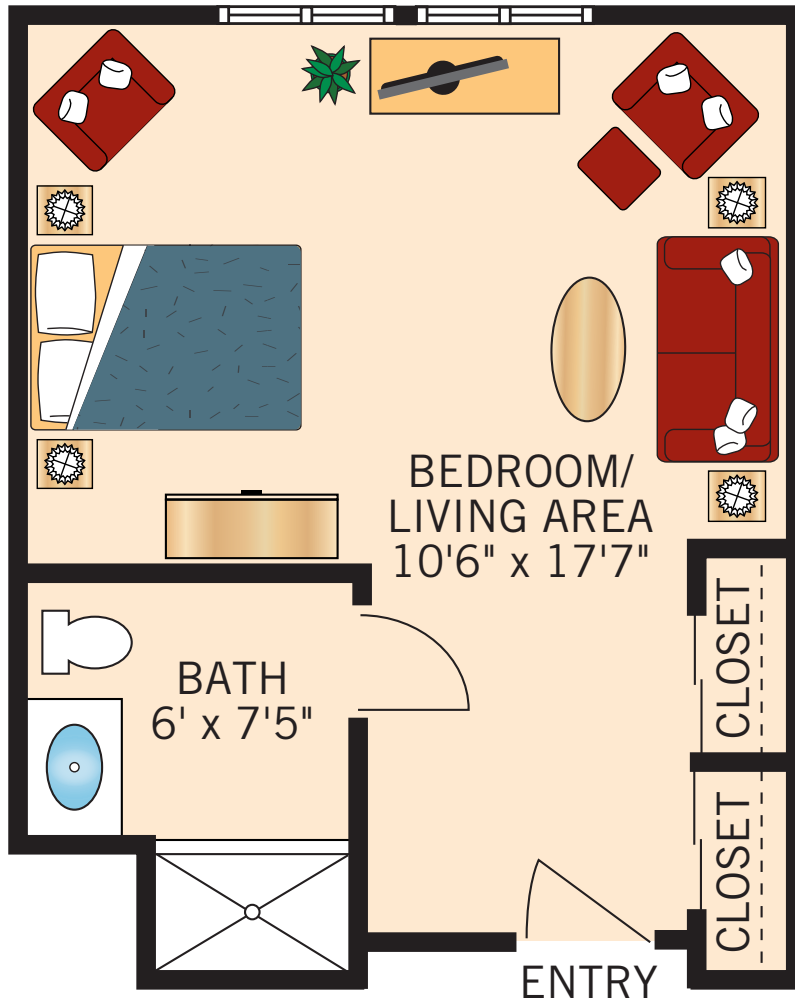

ASSISTED LIVING

BIRCH ONE BEDROOM SUITE

694 Square Feet

Floor plans are not to scale and are shown for comparative purposes only.
Actual apartment floor plans may have minor variations.

ASSISTED LIVING

WALNUT ONE BEDROOM SUITE

ASSISTED LIVING

CEDAR TWO BEDROOM SUITE

798 Square Feet

Floor plans are not to scale and are shown for comparative purposes only.
Actual apartment floor plans may have minor variations.

ASSISTED LIVING

ASH TWO BEDROOM SUITE 932 Square Feet

Floor plans are not to scale and are shown for comparative purposes only.
Actual apartment floor plans may have minor variations.

MEMORY CARE

ASPEN STUDIO SUITE 305 Square Feet

Floor plans are not to scale and are shown for comparative purposes only.
Actual apartment floor plans may have minor variations.

MEMORY CARE

ELM SHARED SUITE 388 Square Feet

Floor plans are not to scale and are shown for comparative purposes only.
Actual apartment floor plans may have minor variations.