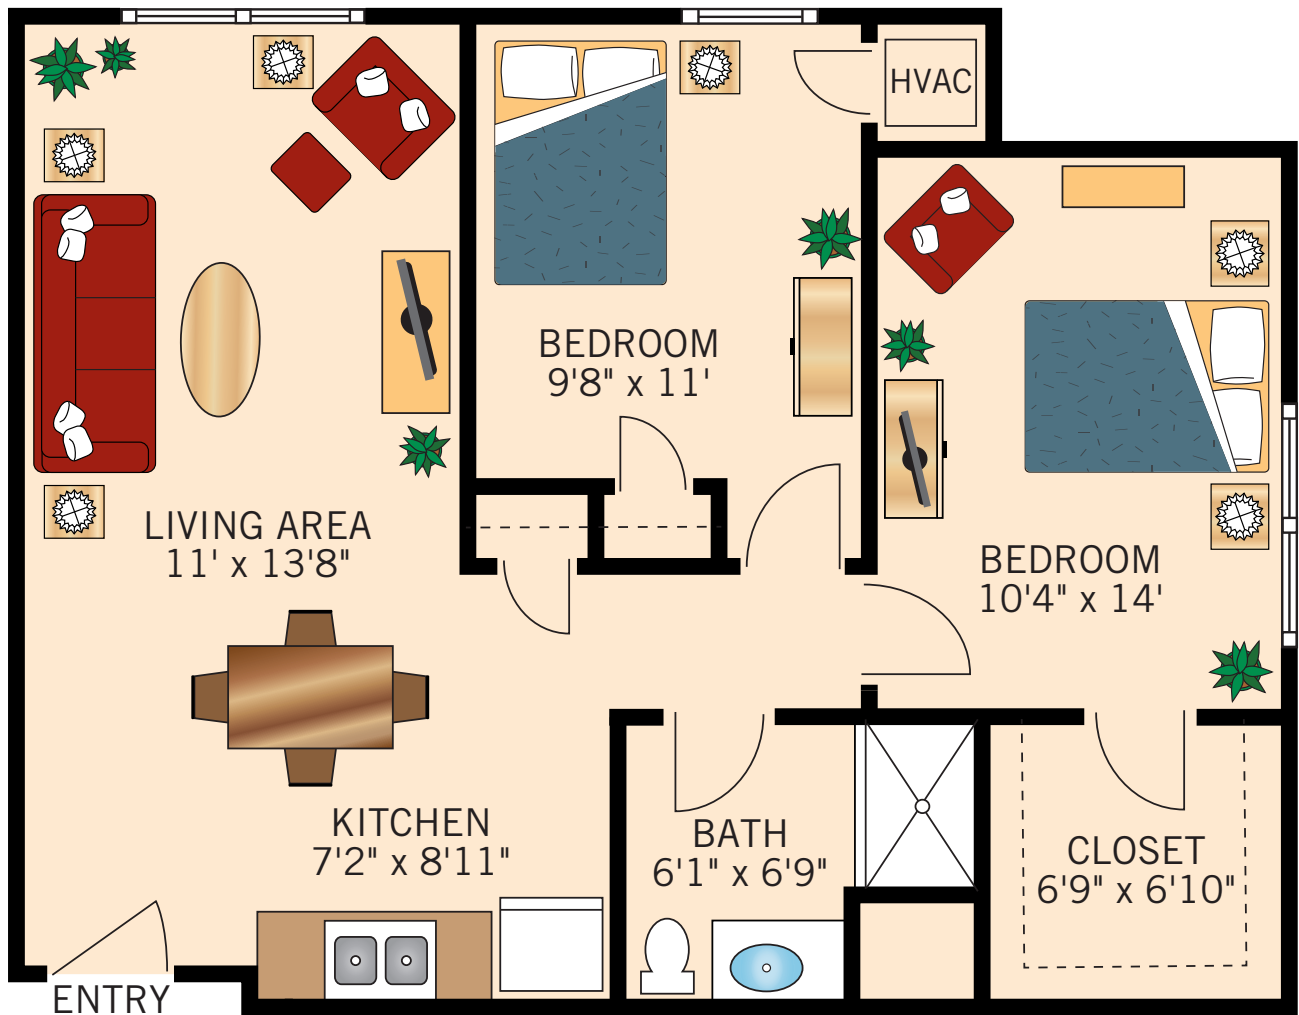

Floor plans are not to scale and are shown for comparative purposes only.
Actual apartment floor plans may have minor variations.

ASSISTED LIVING

HICKORY ONE BEDROOM SUITE

600 Square Feet

Floor plans are not to scale and are shown for comparative purposes only.
Actual apartment floor plans may have minor variations.

ASSISTED LIVING

BIRCH ONE BEDROOM SUITE

694 Square Feet

Floor plans are not to scale and are shown for comparative purposes only.
Actual apartment floor plans may have minor variations.

ASSISTED LIVING

WALNUT ONE BEDROOM SUITE

760 Square Feet

Floor plans are not to scale and are shown for comparative purposes only.
Actual apartment floor plans may have minor variations.

ASSISTED LIVING

MAPLE TWO BEDROOM SUITE 772 Square Feet

Floor plans are not to scale and are shown for comparative purposes only.
Actual apartment floor plans may have minor variations.

ASSISTED LIVING

CEDAR TWO BEDROOM SUITE

798 Square Feet

Floor plans are not to scale and are shown for comparative purposes only.
Actual apartment floor plans may have minor variations.

ASSISTED LIVING

ASH TWO BEDROOM SUITE 932 Square Feet