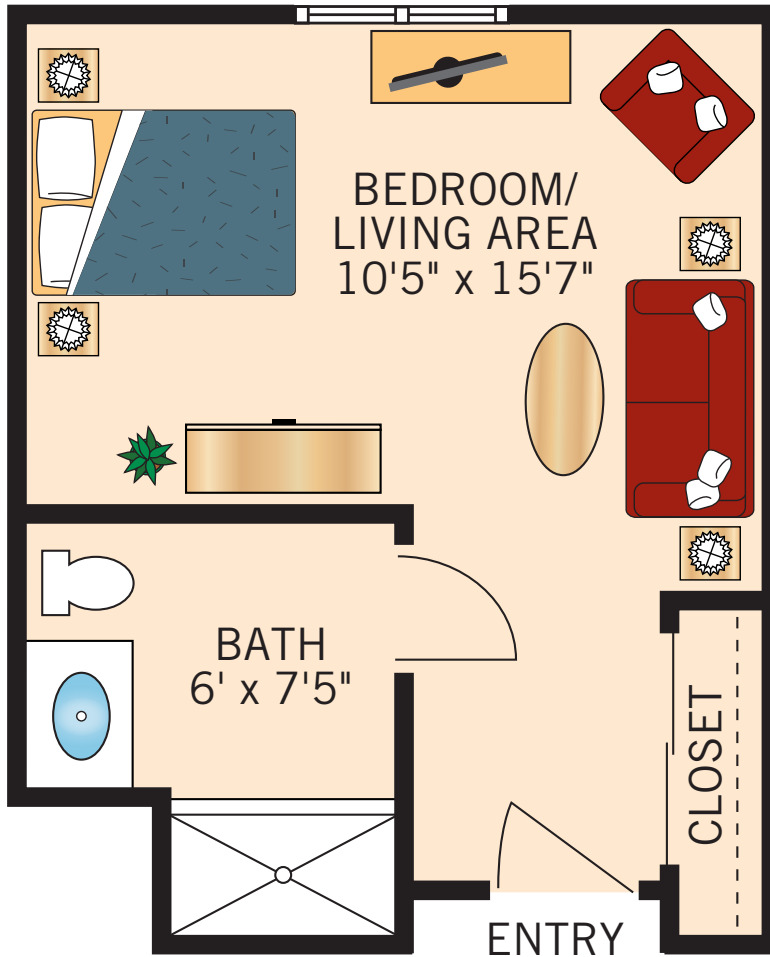

760 Square Feet

Floor plans are not to scale and are shown for comparative purposes only.
Actual apartment floor plans may have minor variations.

ASSISTED LIVING

MAPLE TWO BEDROOM SUITE 772 Square Feet

Floor plans are not to scale and are shown for comparative purposes only.
Actual apartment floor plans may have minor variations.

ASSISTED LIVING

CEDAR TWO BEDROOM SUITE

798 Square Feet

Floor plans are not to scale and are shown for comparative purposes only.
Actual apartment floor plans may have minor variations.

ASSISTED LIVING

ASH TWO BEDROOM SUITE 932 Square Feet

Floor plans are not to scale and are shown for comparative purposes only.
Actual apartment floor plans may have minor variations.

MEMORY CARE

ASPEN STUDIO SUITE 305 Square Feet

Floor plans are not to scale and are shown for comparative purposes only.
Actual apartment floor plans may have minor variations.

MEMORY CARE

ELM SHARED SUITE 388 Square Feet

Floor plans are not to scale and are shown for comparative purposes only.
Actual apartment floor plans may have minor variations.