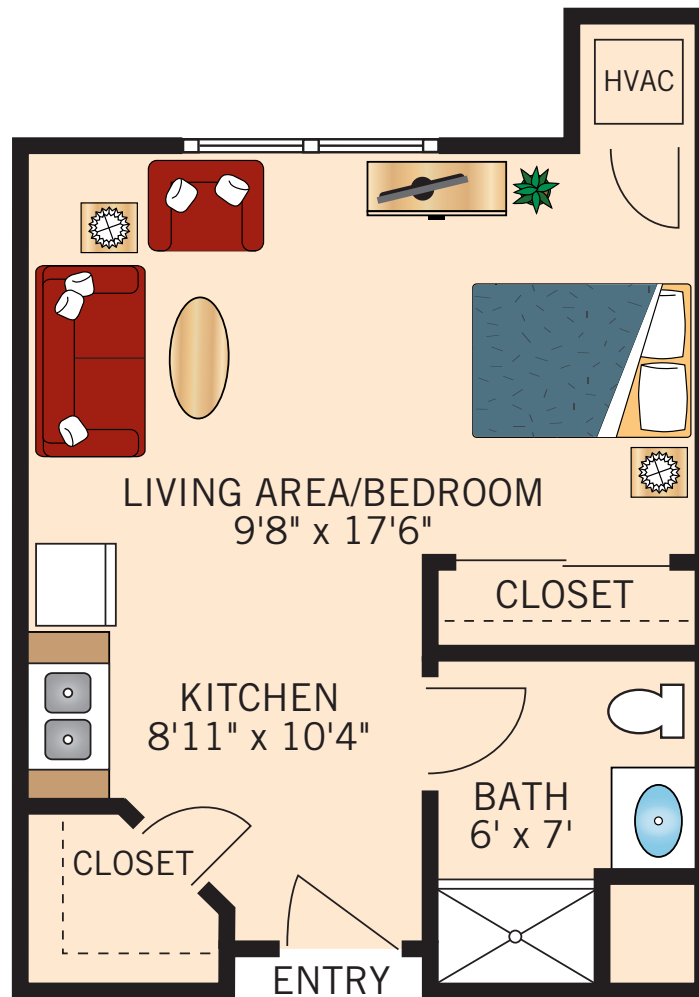

ASSISTED LIVING

PINE STUDIO SUITE 414 Square Feet

Floor plans are not to scale and are shown for comparative purposes only.
Actual apartment floor plans may have minor variations.

ASSISTED LIVING

SPRUCE STUDIO SUITE 495 Square Fee

Floor plans are not to scale and are shown for comparative purposes only.
Actual apartment floor plans may have minor variations.

ASSISTED LIVING

HICKORY ONE BEDROOM SUITE

600 Square Feet

Floor plans are not to scale and are shown for comparative purposes only.
Actual apartment floor plans may have minor variations.

ASSISTED LIVING

BIRCH ONE BEDROOM SUITE

694 Square Feet

Floor plans are not to scale and are shown for comparative purposes only.
Actual apartment floor plans may have minor variations.

ASSISTED LIVING

WALNUT ONE BEDROOM SUITE

760 Square Feet

Floor plans are not to scale and are shown for comparative purposes only.
Actual apartment floor plans may have minor variations.

ASSISTED LIVING

MAPLE TWO BEDROOM SUITE 772 Square Feet

Floor plans are not to scale and are shown for comparative purposes only.
Actual apartment floor plans may have minor variations.