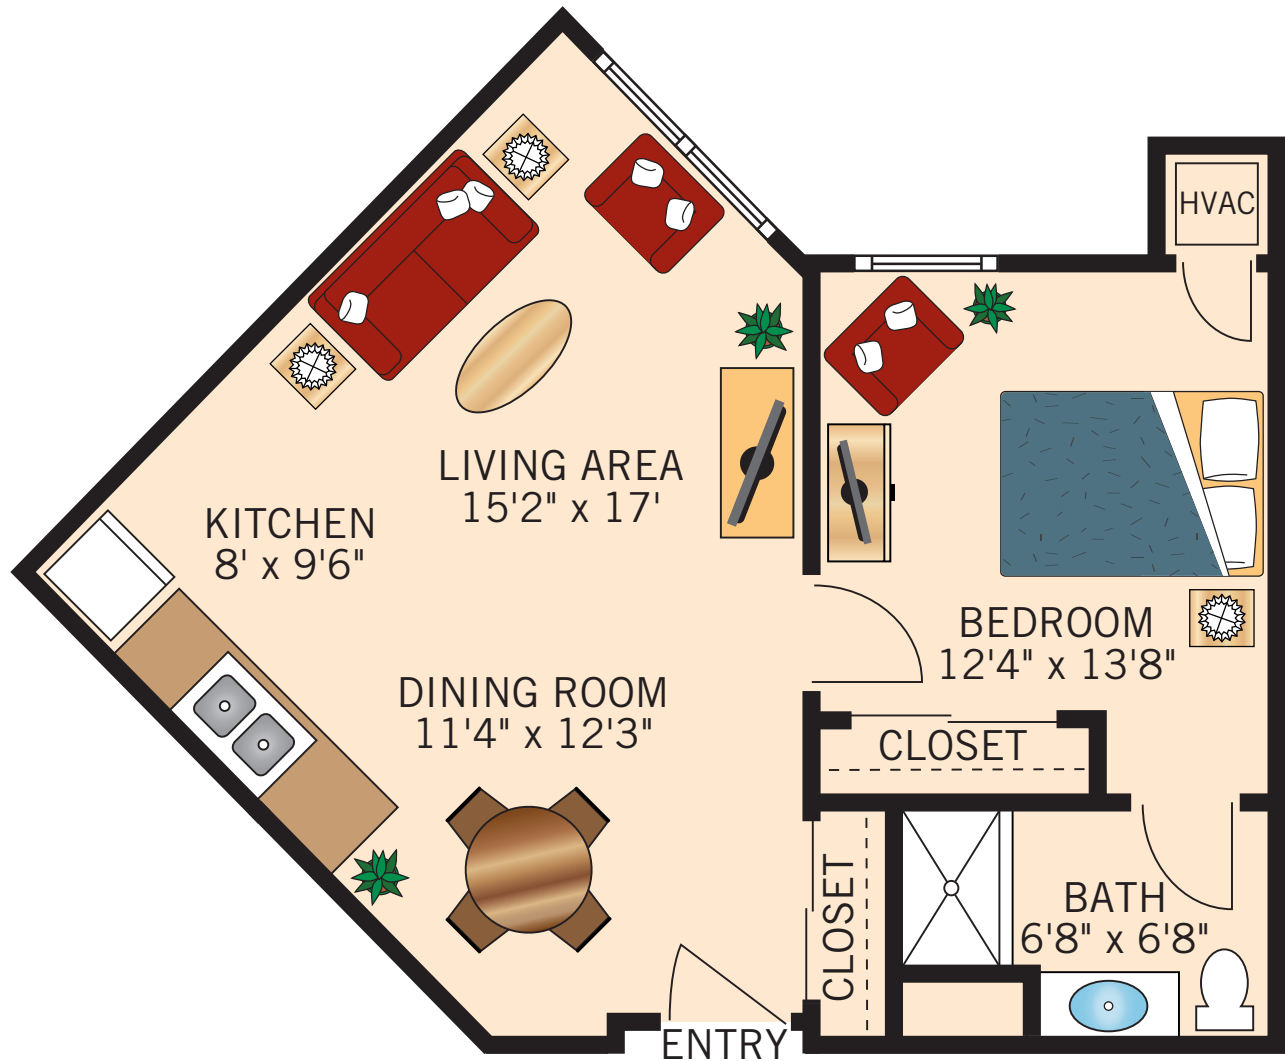

Floor plans are not to scale and are shown for comparative purposes only.
Actual apartment floor plans may have minor variations.

ASSISTED LIVING

HICKORY ONE BEDROOM SUITE

600 Square Feet

Floor plans are not to scale and are shown for comparative purposes only.
Actual apartment floor plans may have minor variations.

ASSISTED LIVING

BIRCH ONE BEDROOM SUITE

694 Square Feet

Floor plans are not to scale and are shown for comparative purposes only.
Actual apartment floor plans may have minor variations.

ASSISTED LIVING

WALNUT ONE BEDROOM SUITE

760 Square Feet

Floor plans are not to scale and are shown for comparative purposes only.
Actual apartment floor plans may have minor variations.

ASSISTED LIVING

MAPLE TWO BEDROOM SUITE 772 Square Feet

Floor plans are not to scale and are shown for comparative purposes only.
Actual apartment floor plans may have minor variations.

ASSISTED LIVING

CEDAR TWO BEDROOM SUITE

798 Square Feet

Floor plans are not to scale and are shown for comparative purposes only.
Actual apartment floor plans may have minor variations.

ASSISTED LIVING

ASH TWO BEDROOM SUITE 932 Square Feet