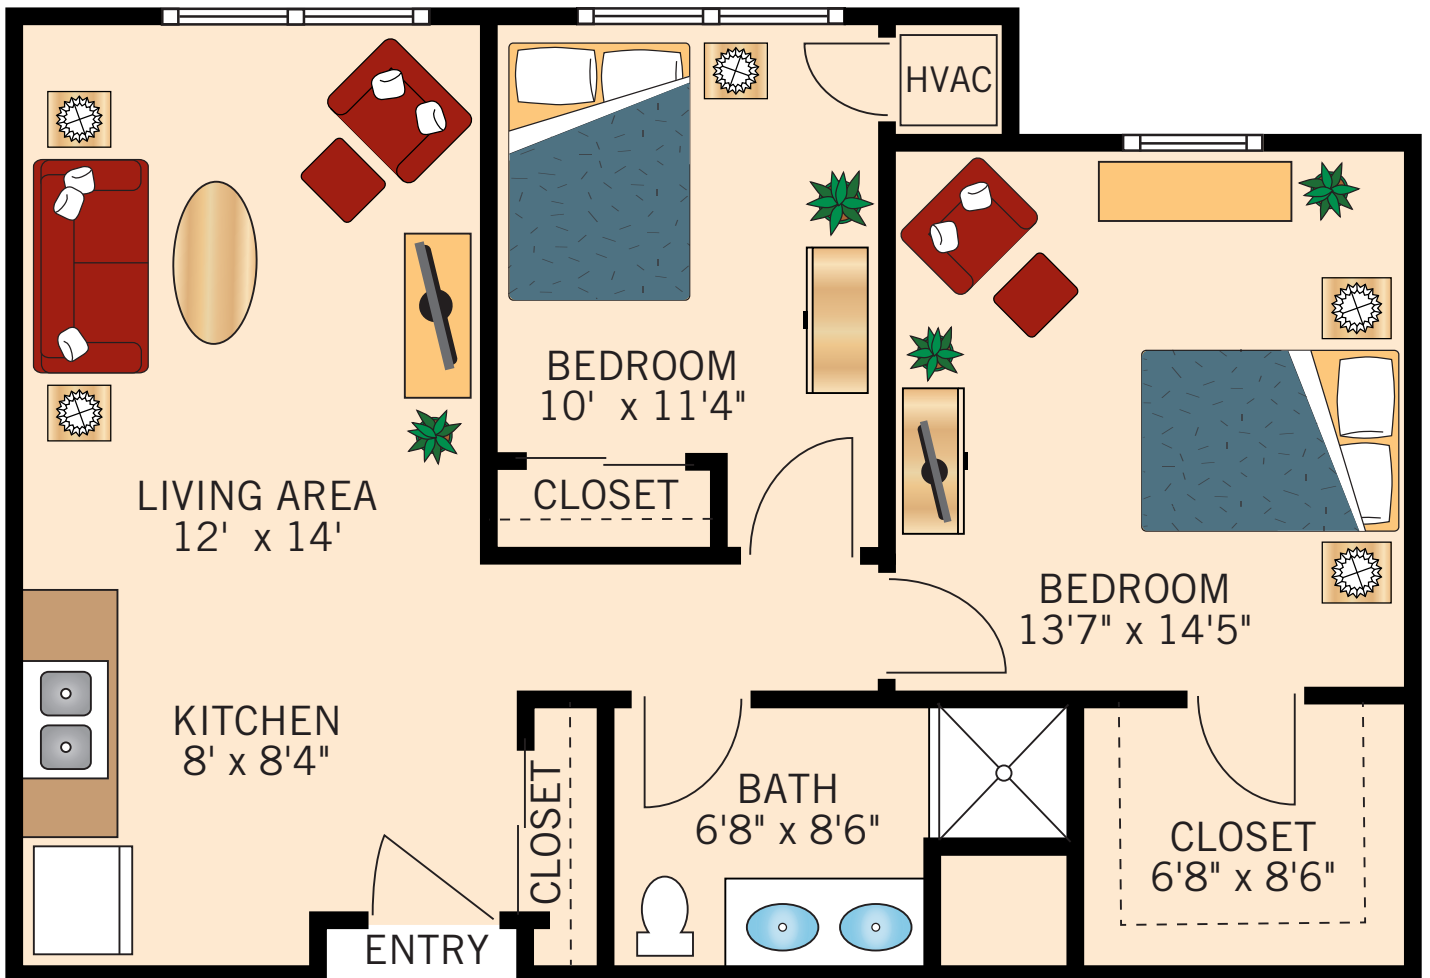

760 Square Feet

Floor plans are not to scale and are shown for comparative purposes only.
Actual apartment floor plans may have minor variations.

ASSISTED LIVING

MAPLE TWO BEDROOM SUITE 772 Square Feet

Floor plans are not to scale and are shown for comparative purposes only.
Actual apartment floor plans may have minor variations.

ASSISTED LIVING

CEDAR TWO BEDROOM SUITE

798 Square Feet

Floor plans are not to scale and are shown for comparative purposes only.
Actual apartment floor plans may have minor variations.

ASSISTED LIVING

ASH TWO BEDROOM SUITE 932 Square Feet

Floor plans are not to scale and are shown for comparative purposes only.
Actual apartment floor plans may have minor variations.

MEMORY CARE

ASPEN STUDIO SUITE 305 Square Feet

Floor plans are not to scale and are shown for comparative purposes only.
Actual apartment floor plans may have minor variations.

MEMORY CARE

ELM SHARED SUITE 388 Square Feet

Floor plans are not to scale and are shown for comparative purposes only.
Actual apartment floor plans may have minor variations.